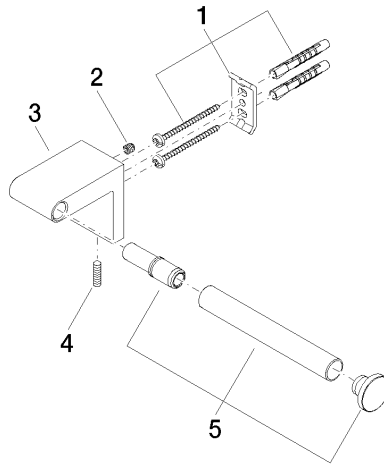

IMO Tissue holder without cover - Chrome

IMO

83 500 670

- width 166mm
- height 60 mm
- 73mm projection

	Chrome	83 500 670-00
	Brushed Platinum	83 500 670-06
	Dark Chrome	83 500 670-19
	Matte Black	83 500 670-33
	Brushed Chrome	83 500 670-93

83 500 670

mm [inches]

83 500 670

Parts for other finishes can be found here: Brushed Platinum

Spare parts list

No.	Item Number	Name	Quantity used	Delivery time
1	05 17 20 736 00 90	fixing set	1	2
2	09 31 11 049 90	pin	1	2
3	08 17 67 502-00	holder	1	10
4	04 31 11 113 00 90	pin	1	2
5	90 28 22 650 00-00	holder	1	10