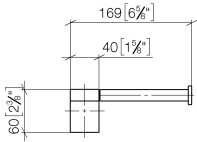

IMO Tissue holder without cover - Chrome

IMO

83 500 670

- width 166mm
- height 60 mm
- 73mm projection

	Chrome	83 500 670-00
	Brushed Platinum	83 500 670-06
	Dark Chrome	83 500 670-19
	Matte Black	83 500 670-33
	Brushed Chrome	83 500 670-93

83 500 670

mm [inches]

83 500 670

Parts for other finishes can be found here: Brushed Platinum

Spare parts list

No.	Item Number	Name	Quantity used	Delivery time
1	05 17 20 736 00 90	fixing set	1	2
2	09 31 11 049 90	pin	1	2
3	08 17 67 502-00	holder	1	10
4	04 31 11 113 00 90	pin	1	2
5	90 28 22 650 00-00	holder	1	10