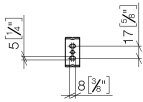

IMO Tissue holder without cover - Chrome

IMO

83 500 670

- width 166mm
- height 60 mm
- 73mm projection

	Chrome	83 500 670-00
	Brushed Platinum	83 500 670-06
	Dark Chrome	83 500 670-19
	Matte Black	83 500 670-33
	Brushed Chrome	83 500 670-93

83 500 670

mm [inches]

83 500 670

Parts for other finishes can be found here: Brushed Platinum

Spare parts list

No.	Item Number	Name	Quantity used	Delivery time
1	05 17 20 736 00 90	fixing set	1	2
2	09 31 11 049 90	pin	1	2
3	08 17 67 502-00	holder	1	10
4	04 31 11 113 00 90	pin	1	2
5	90 28 22 650 00-00	holder	1	10